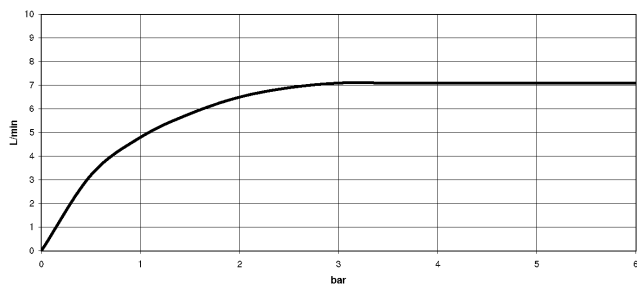

SYMETRICS Wall-mounted basin spout without pop-up waste - Platinum

13 805 980

- 220mm projection
- fixed spout
- circular, air-enriched flow
- hole diameter 37 mm
- rosette 60 x 60 mm
- 1/2" connection
- plug-link mounting
- max. flow 7 l/min
- lead-free
- WRAS 1904065

For Touchfree control please order eSet Touchfree
WITH or WITHOUT temperature adjustment

Recommended miscellaneous

Concealed wall elbow -

35 085 970 90

- max. recess depth 163 mm
- min. recess depth 90 mm

SYMETRICS Wall-mounted basin spout without pop-up waste - Platinum

13 805 980

mm [inches]

Flow rate chart

Certificates

LGA_18593.

WRAS_1904065.

SYMETRICS Wall-mounted basin spout without pop-up waste - Platinum