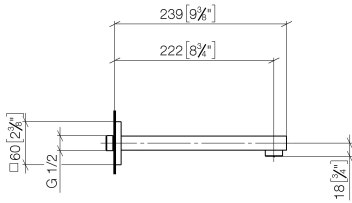

SYMETRICS Wall-mounted basin spout without pop-up waste - Platinum

13 805 980

- 220mm projection
- fixed spout
- circular, air-enriched flow
- hole diameter 37 mm
- rosette 60 x 60 mm
- 1/2" connection
- plug-link mounting
- max. flow 7 l/min
- lead-free
- WRAS 1904065

For Touchfree control please order eSet Touchfree
WITH or WITHOUT temperature adjustment

Recommended miscellaneous

Concealed wall elbow -

35 085 970 90

- max. recess depth 163 mm
- min. recess depth 90 mm

SYMETRICS Wall-mounted basin spout without pop-up waste - Platinum

13 805 980

mm [inches]

Flow rate chart

Certificates

LGA_18593.

WRAS_1904065.

SYMETRICS Wall-mounted basin spout without pop-up waste - Platinum